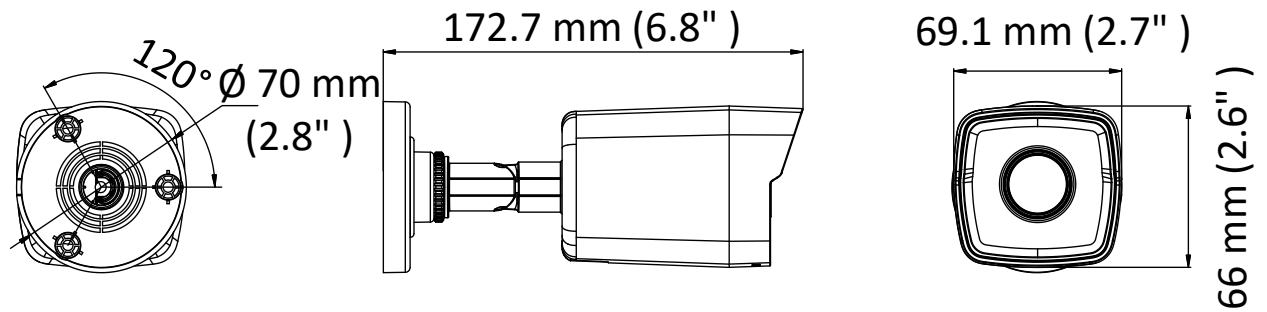

Dimension

Accessory

Distributed by

HIKVISION®

Headquarters

No.555 Qianmo Road, Binjiang District,
Hangzhou 310051, China
T +86-571-8807-5998
overseasbusiness@hikvision.com

Hikvision USA
T +1-909-895-0400
sales.usa@hikvision.com

Hikvision Australia
T +61-2-8599-4233
salesau@hikvision.com

Hikvision India
T +91-22-28469900
sales@pramahikvision.com

Hikvision Canada
T +1-866-200-6690
sales.canada@hikvision.com

Hikvision Thailand
T +662-275-9949
sales.thailand@hikvision.com

Hikvision Europe
T +31-23-5542770
sales.eu@hikvision.com

Hikvision Italy
T +39-0438-6902
info.it@hikvision.com

Hikvision Brazil
T +55 11 3318-0050
Latam.support@hikvision.com

Hikvision Turkey
T +90 |216|521 7070- 7074
sales.tr@hikvision.com

Hikvision Malaysia
T +601-7652-2413
sales.my@hikvision.com

Hikvision UK & Ireland
T +01628-902140
sales.uk@hikvision.com

Hikvision South Africa
Tel: +27 (10) 0351172
sale.africa@hikvision.com

Hikvision France
T +33(0)1-85-330-450
info.fr@hikvision.com

Hikvision Kazakhstan
T +7-727-9730667
nikia.panfilov@hikvision.ru

Hikvision Vietnam
T +84-974270888
sales.vt@hikvision.com

Hikvision UAE
T +971-4-4432090
salesme@hikvision.com

Hikvision Singapore
T +65-6684-4718
sg@hikvision.com

Hikvision Spain
T +34-91-737-18-55
info.es@hikvision.com

Hikvision Tashkent
T +99-87-1238-9438
uzb@hikvision.ru

Hikvision Hong Kong
T +852-2151-1761
info.hk@hikvision.com

Hikvision Russia
T +7-495-669-67-99
sateru@hikvision.com

Hikvision Korea
T +82-[0]31-731-8817
sales.korea@hikvision.com

Hikvision Poland
T +48-22-460-01-50
info.pl@hikvision.com

Hikvision Indonesia
T +62-21-2933759
Sales.Indonesia@hikvision.com